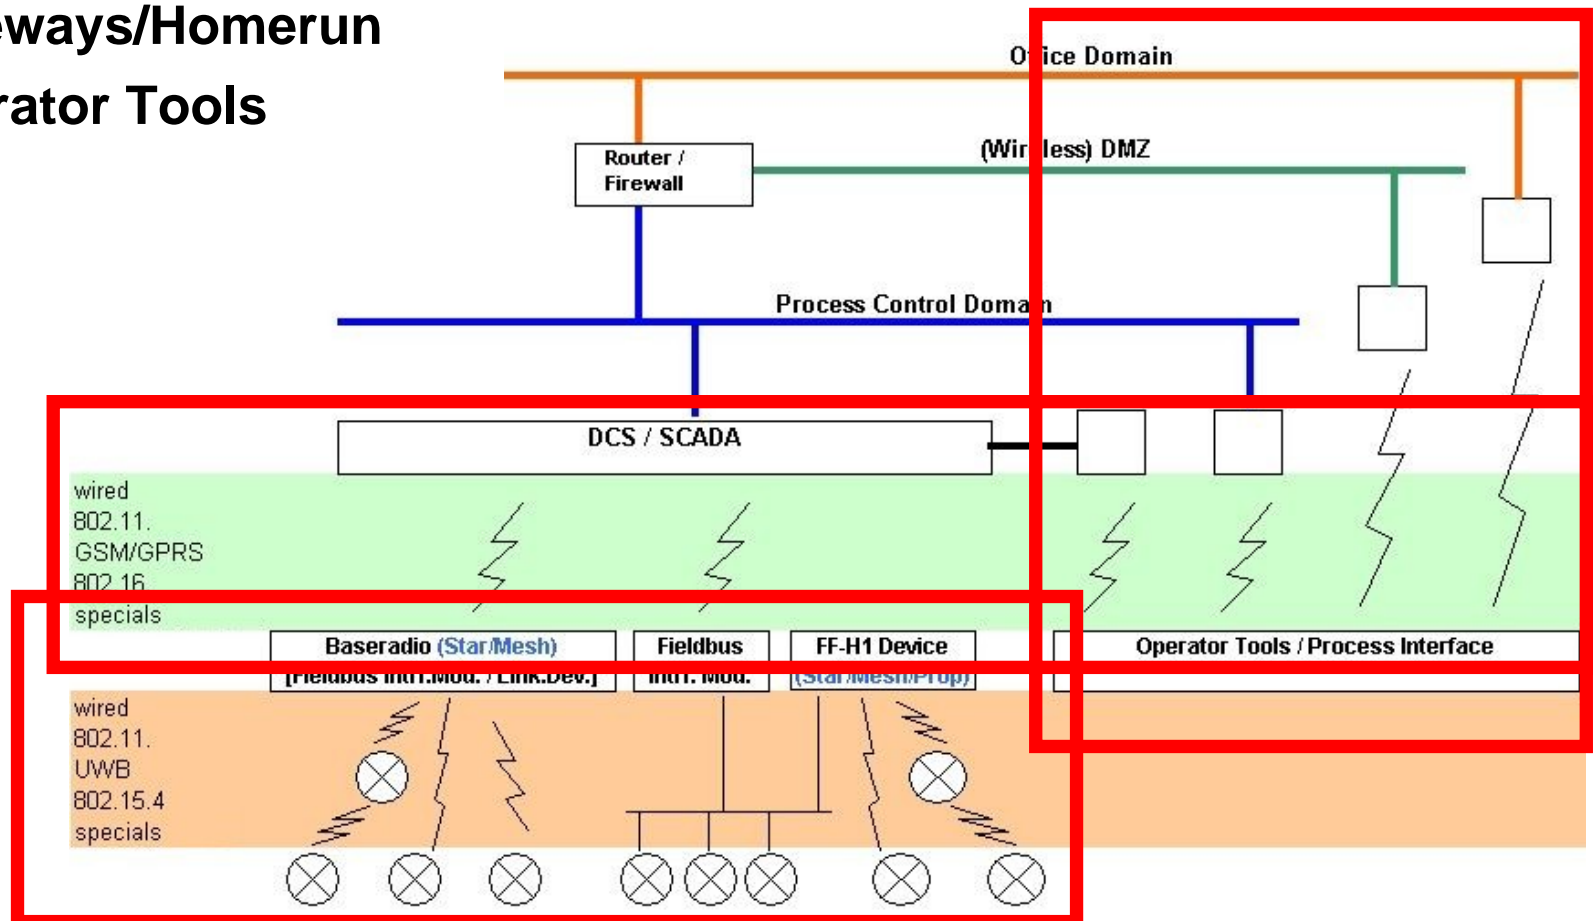

The Need for Wireless

- Short-Term
 - “Across the river”
 - Temporary
 - Rotating Equipment
 - Quick Deployment

The Need for Wireless

- Short-Term
 - “Across the river”
 - Temporary
 - Rotating Equipment
 - Quick Deployment
- Longer-Term
 - Plant wide network
 - Operator-Tools
 - Mixed use of network
 - Creative Applications (Statistic Sensors)

Categorisation / Architecture

Sensors

Gateways/Homerun

Operator Tools

Copyright Shell Global Solutions International BV

Challenges (SPIES)

- Security
- Power
- Interference
- (Process) Environ
- Standardisation

Message

- Stimulate !
- Challenge !
- One open standard !
- Participate !

Shell Global Solutions

Thanks !!!!

Wireless Instrumentation and Control-Related Communication

Berry Mulder – Shell Global Solutions Int. BV